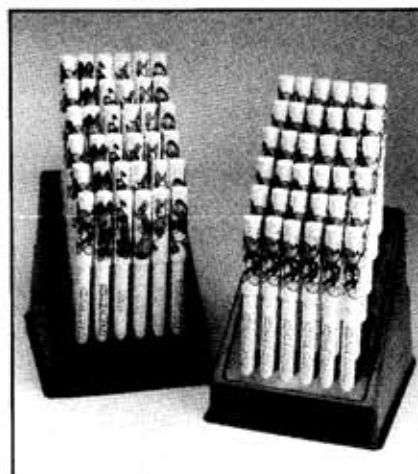

MICKEY NOW MICKEY WOW

CLASSIC CHARACTER SERIES

36-Pen Assortment, #1600A
Six of each character
(please order display separately)
Suggested Retail $64.44 to $78.84

36-Pen Display, #2106A
Free with purchase, please list separately
Includes header card (not shown)

Classic 6 Pen Set, #2000A
Minimum 12 sets
Suggested Retail $10.99 to $12.19

Write Kit, #2102A
Contains a Mickey Mouse Pen and
a Mickey & Minnie notepad
Minimum 12 Kits
Suggested Retail $3.59 to $3.99

Open Stock Pen Designs
Minimum 12 per design/multiples of 12
Mickey Mouse Pen...8100-LUW
Minnie Mouse Pen...8100-LUX
Donald Duck Pen...8100-LUZ
Daisy Duck Pen...8100-LVA
Pluto Pen...8100-LVN
Goofy Pen...8100-LUY
Suggested Retail $1.79 to $2.19

All pens listed have black ink and ballpoint tips. $100.00 Minimum Order Amount.
Volume Discounts begin at 576 pens regardless of the number of designs ordered.
Please call for information on Volume Discount Pricing.

NATIONAL DESIGN CORPORATION
1717 N. MAGNOLIA AVENUE
EL CAJON, CA 92020-1243
IN SAN DIEGO (619) 448-6824
FAX ORDERS (619) 448-2255
TOLL FREE 1-800-366-7367

Free 36-Pen Display #2106A