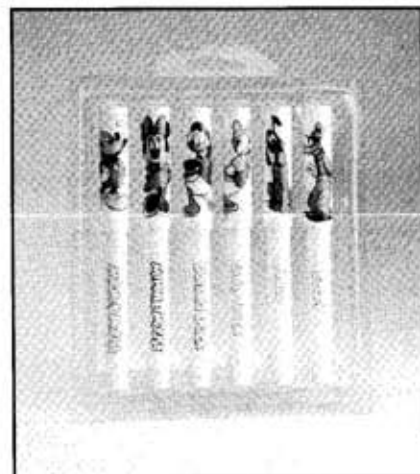

Classic 6 Pen Set #2000A

Other display options are available, some free of charge.
Please call for more information.

© The Walt Disney Co.